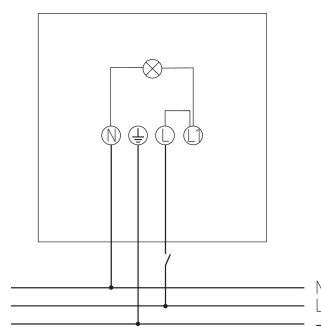

theLeda B50L WH

Item no.: 1020687

theben

LED-Leuchten

LED-Leuchten ohne Bewegungsmelder

Description

- LED spotlight 50 W
- Suitable for outdoor use
- Flexible extension options thanks to optional module with motion detector including switch output or light sensor incl. switch output
- Spotlight can be turned by 360°
- Not dimmable

Technical data

theLeda B50L WH	
Operating voltage	230 V AC
Frequency	50 Hz
Colour	White (similar RAL 9010)
Installation type	Wall and ceiling installation
LED output (lighting current)	6140 lm
Colour temperature	5000 K
Colour rendering index	< 80

theLeda B50L WH	
Service life	L80/B10/54.000 h L70/B50/180.000 h
Installation height	2 – 4 m
Ambient temperature	-20°C ... 40°C
Protection class	I
Type of protection	IP 65

Connection example

Subject to technical changes and misprints

additional information at: www.theben.de/product/1020687

The load data are determined with exemplary selected illuminants and are therefore typical data due to the large number of available products.

theLeda B50L WH