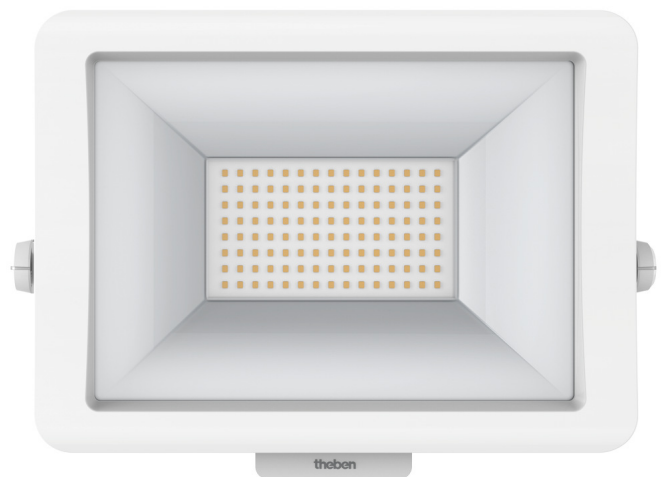

theLeda B50L WH

Item no.: 1020687

theben

LED-Leuchten

LED-Leuchten ohne Bewegungsmelder

Description

- LED spotlight 50 W
- Suitable for outdoor use
- Flexible extension options thanks to optional module with motion detector including switch output or light sensor incl. switch output
- Spotlight can be turned by 360°
- Not dimmable

Technical data

theLeda B50L WH	
Operating voltage	230 V AC
Frequency	50 Hz
Colour	White (similar RAL 9010)
Installation type	Wall and ceiling installation
LED output (lighting current)	6140 lm
Colour temperature	5000 K
Colour rendering index	< 80

theLeda B50L WH	
Service life	L80/B10/54.000 h L70/B50/180.000 h
Installation height	2 – 4 m
Ambient temperature	-20°C ... 40°C
Protection class	I
Type of protection	IP 65

Connection example

Subject to technical changes and misprints