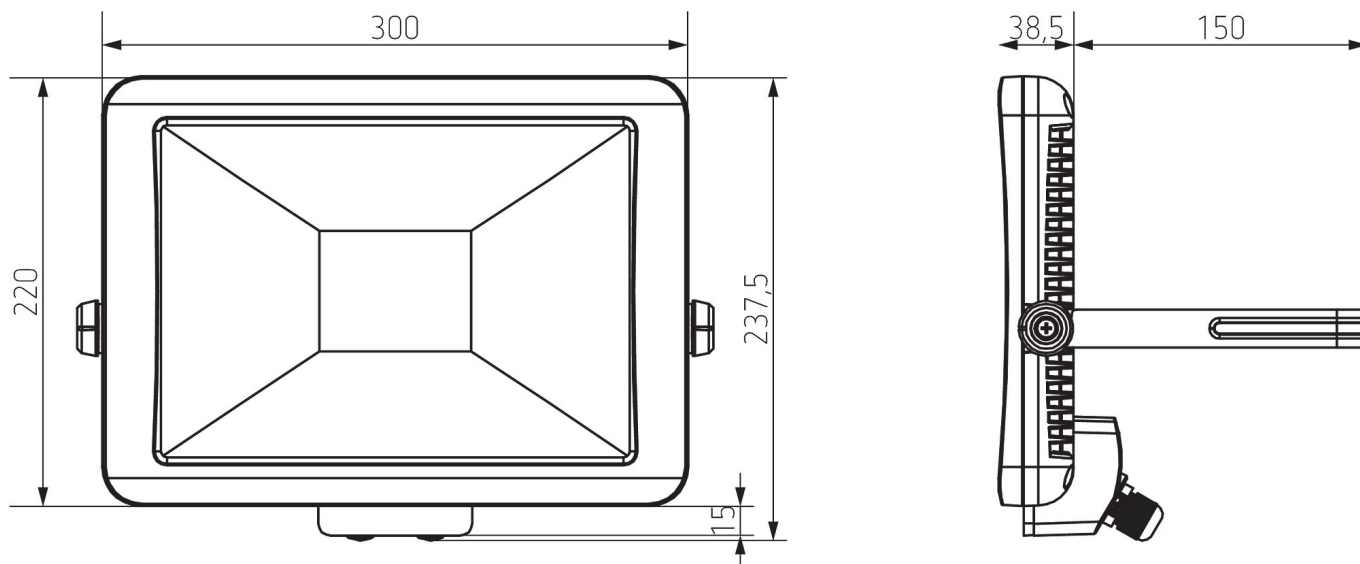

theLeda B50L WH

Item no.: 1020687

theben

Scale drawings

Accessories

Motion module theLeda B WH
Item no.: 9070760

Light module theLeda B WH
Item no.: 9070762

Motion module RC theLeda B WH
Item no.: 9070800