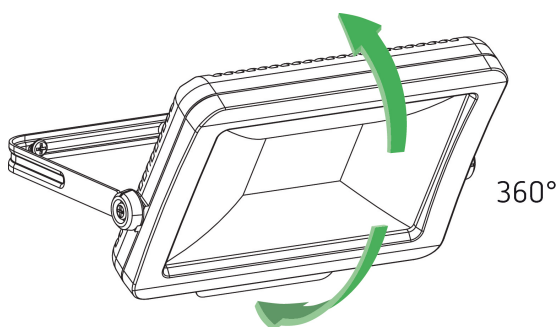

theLeda B50L WH

Item no.: 1020687

theben

LED-Leuchten

LED-Leuchten ohne Bewegungsmelder

Description

- LED spotlight 50 W
- Suitable for outdoor use
- Flexible extension options thanks to optional module with motion detector including switch output or light sensor incl. switch output
- Spotlight can be turned by 360°
- Not dimmable

Technical data

theLeda B50L WH	
Operating voltage	230 V AC
Frequency	50 Hz
Colour	White (similar RAL 9010)
Installation type	Wall and ceiling installation
LED output (lighting current)	6140 lm
Colour temperature	5000 K
Colour rendering index	< 80

theLeda B50L WH	
Service life	L80/B10/54.000 h L70/B50/180.000 h
Installation height	2 – 4 m
Ambient temperature	-20°C ... 40°C
Protection class	I
Type of protection	IP 65

Connection example

Subject to technical changes and misprints