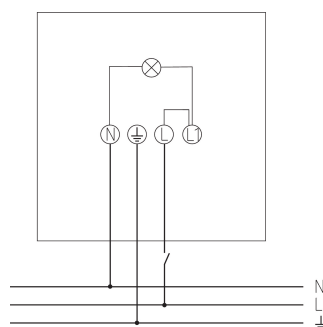

Connection example

Subject to technical changes and misprints

additional information at: www.theben.de/product/1020683

The load data are determined with exemplary selected illuminants and are therefore typical data due to the large number of available products.