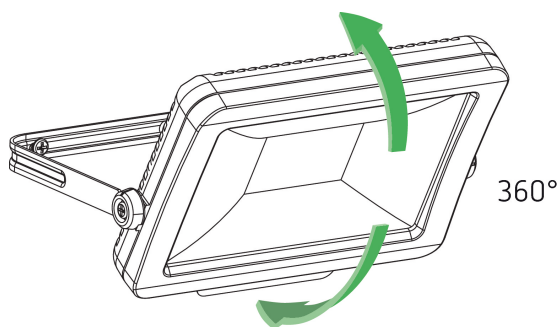

Connection example

Subject to technical changes and misprints

additional information at: www.theben.de/product/1020683

The load data are determined with exemplary selected illuminants and are therefore typical data due to the large number of available products.