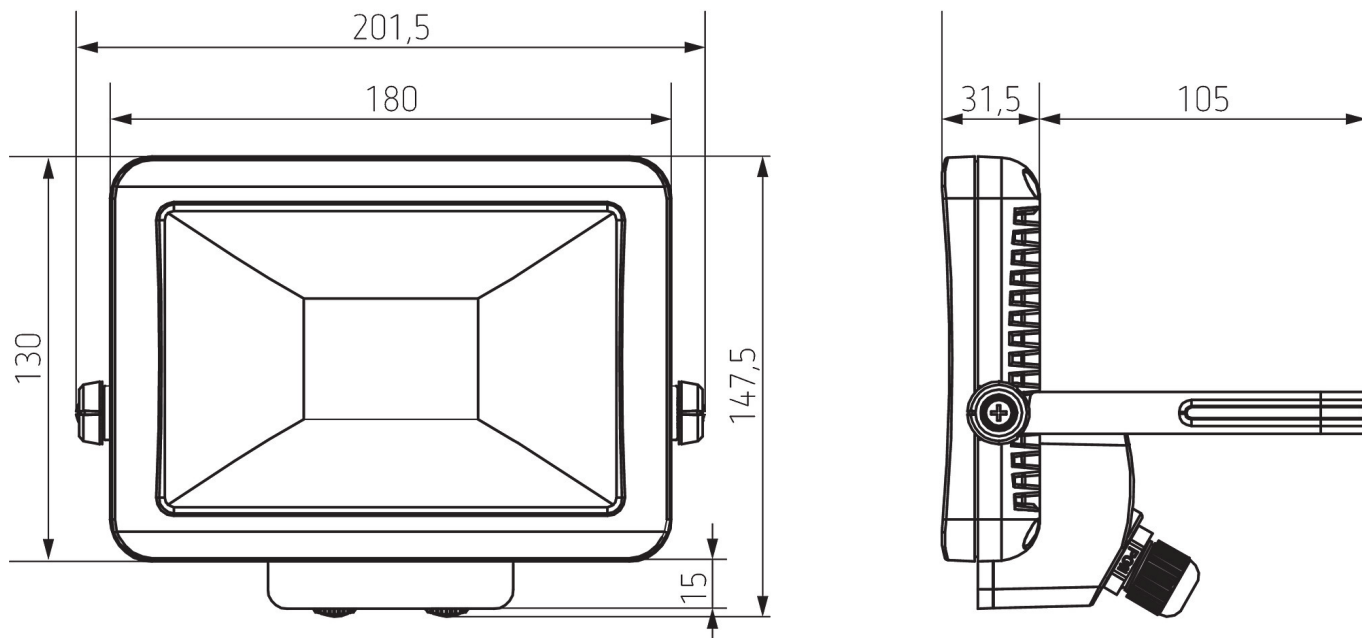

theLeda B20L WH	
Service life	L80/B10/52.000 h   L70/ B50/175.000 h
Installation height	2 – 4 m
Ambient temperature	-20°C ... 40°C
Protection class	I
Type of protection	IP 65

## Connection example

Subject to technical changes and misprints

additional information at: [www.theben.de/product/1020683](http://www.theben.de/product/1020683)

The load data are determined with exemplary selected illuminants and are therefore typical data due to the large number of available products.

## Scale drawings