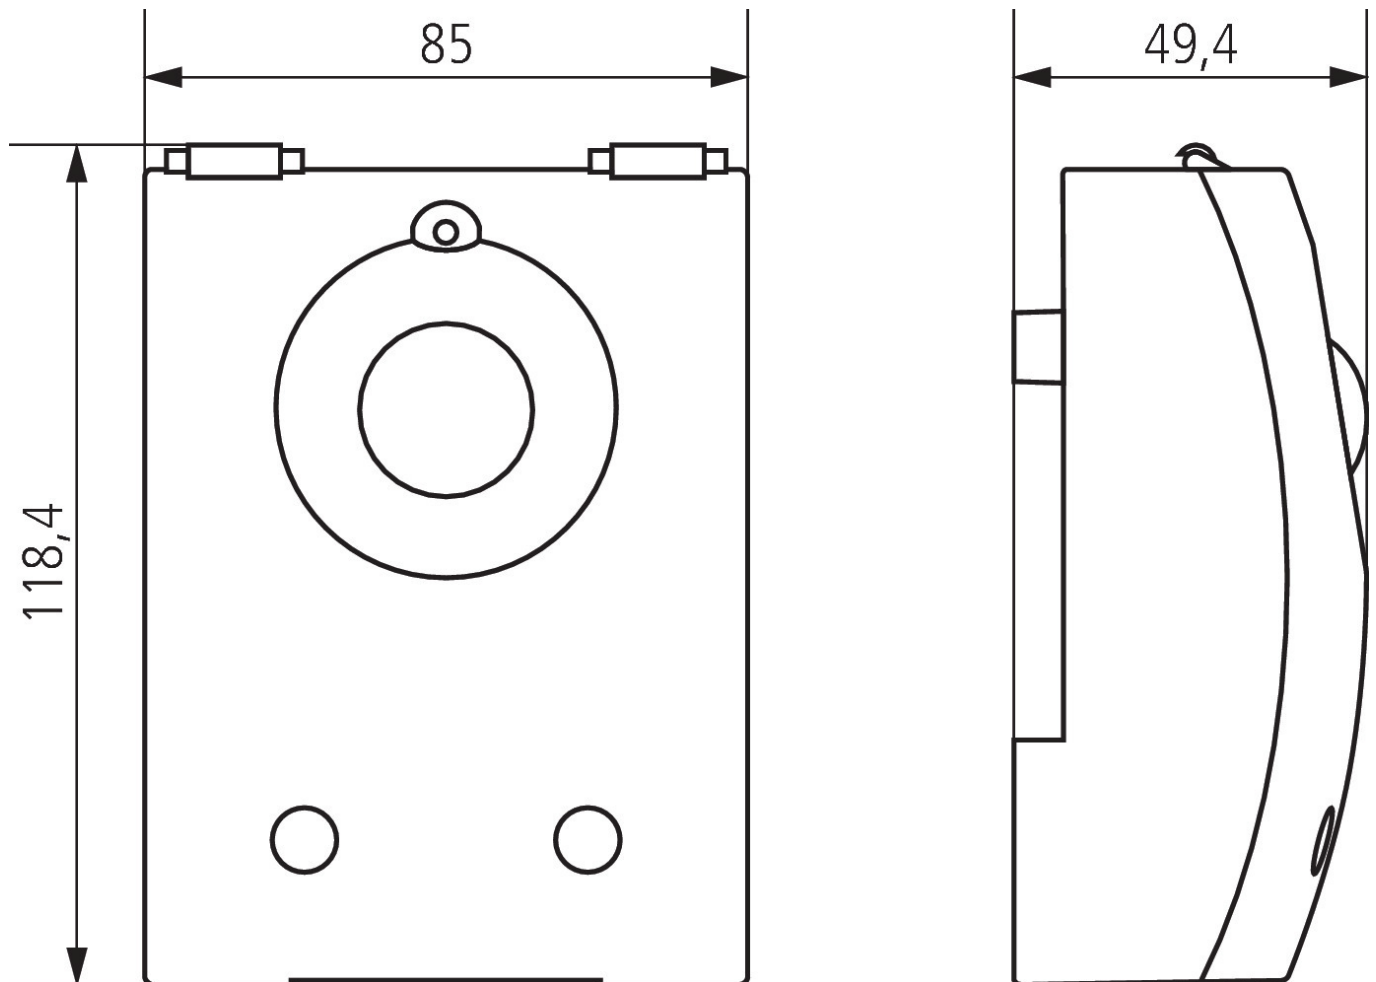

07/08/2022

Page 2 of 3

LUNA 126 star E

Item no.: 1260901

theben

Scale drawings

Accessories

Adapter plate LUNA star
Item no.: 9070486