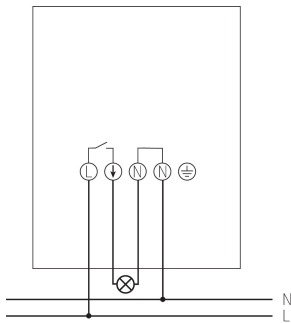

LUNA 126 star E	
Type of connection	Screw terminals
Switching capacity	16 A at 230 V AC, $\cos \varphi = 1$, 10 AX at 230 V AC, $\cos \varphi = 0.3$
Incandescent/halogen lamp load	2300 W
Halogen lamp load	2300 W
Fluorescent lamp load (electronic ballast)	350 W
LED lamp < 2 W	30 W
LED lamp 2-8 W	350 W
LED lamp > 8 W	350 W

Connection example

Subject to technical changes and misprints

additional information at: www.theben.de/product/1260901

The load data are determined with exemplary selected illuminants and are therefore typical data due to the large number of available products.