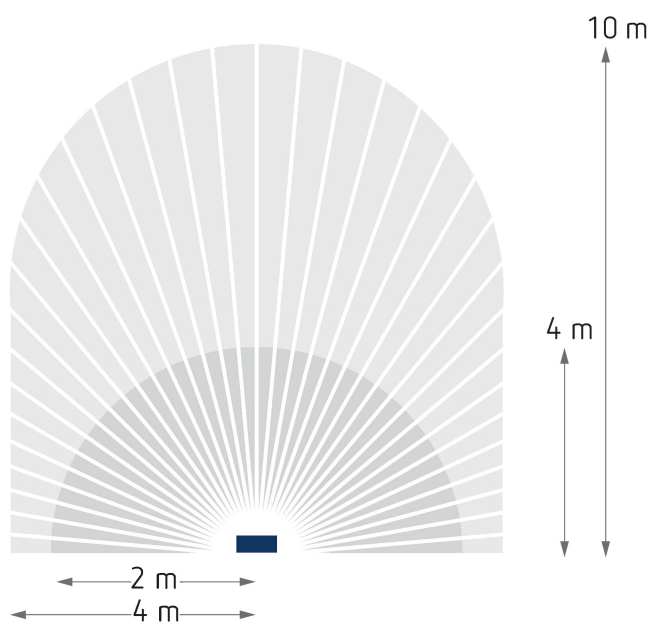

09/03/2023

Page 1 of 3

theLeda D UD AL

Item no.: 1020904

Connection example

Detection range for planning applications at a temperature of 21 °C

Mounting height (A)	Diagonally (t)	Head on to (R)
2.2 m	10 m	4 m