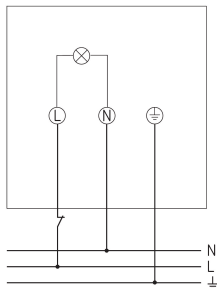

09/03/2023

Page 1 of 3

theLeda D UD AL

Item no.: 1020904

Connection example

Detection range for planning applications at a temperature of 21 °C

Mounting height (A)	Diagonally (t)	Head on to (R)
2.2 m	10 m	4 m