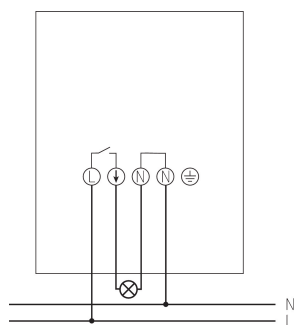

LUNA 127 star S	
Type of connection	Screw terminals
Switching capacity	16 A at 230 V AC, $\cos \varphi = 1$, 10 AX at 230 V AC, $\cos \varphi = 0.3$
Incandescent/halogen lamp load	2300 W
Halogen lamp load	2300 W
LED lamp < 2 W	50 W
LED lamp 2-8 W	600 W
LED lamp > 8 W	600 W
Housing and insulation material	High-temperature resistant, self-extinguishing thermoplastic
Ambient temperature	-35°C ... 55°C

LUNA 127 star S

Item no.: 1270900

theben

Technical data

LUNA 127 star S	
Type of protection	IP 55
Protection class	II

Connection example

Subject to technical changes and misprints

additional information at: www.theben.de/product/1270900