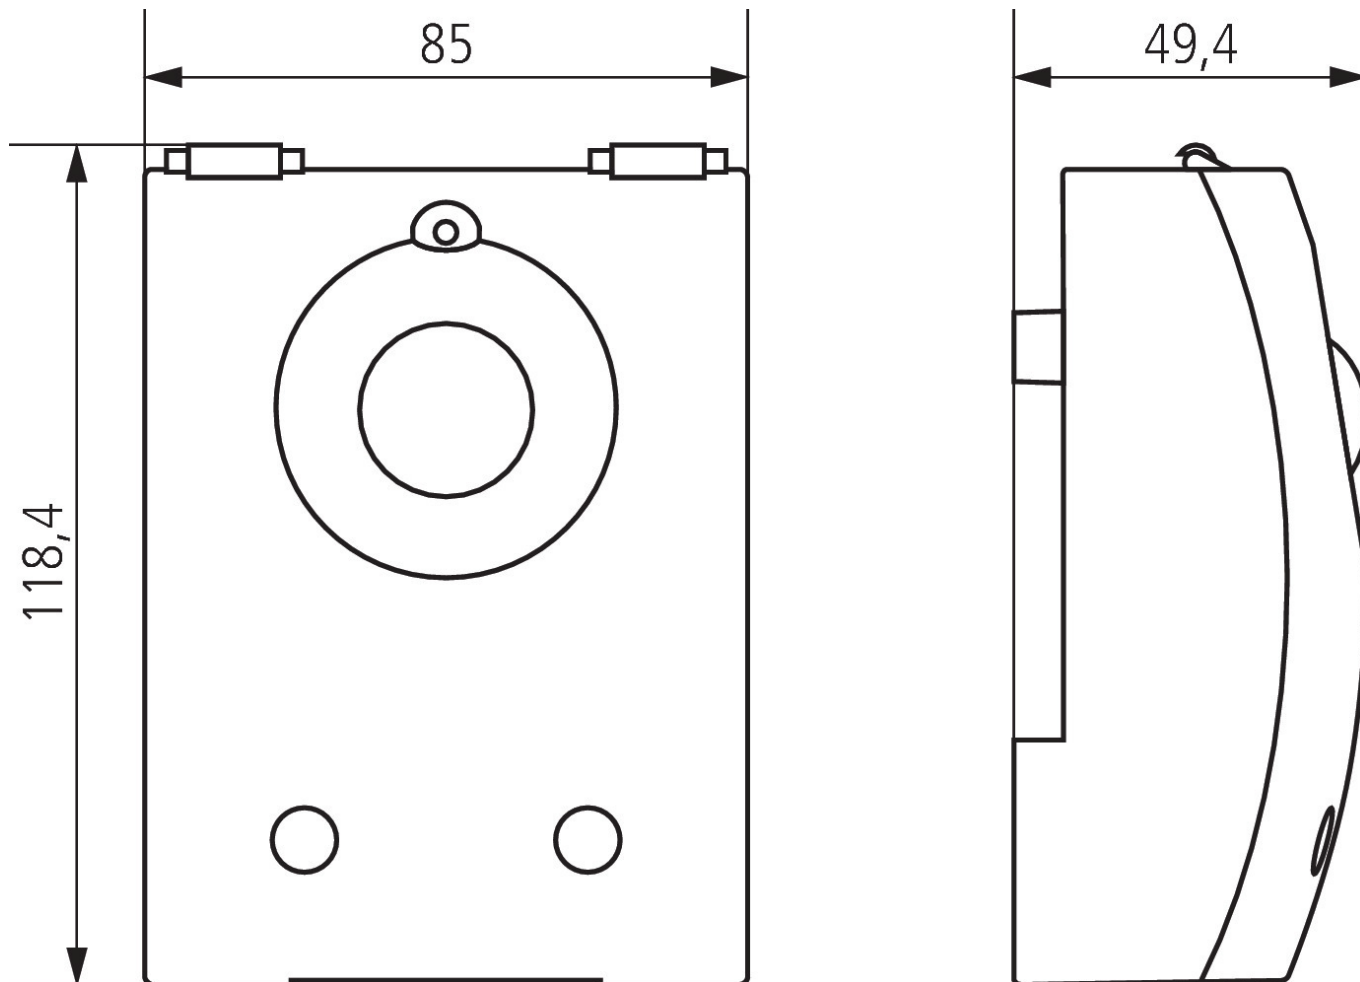

LUNA 127 star S

Item no.: 1270900

theben

Scale drawings

Accessories

Adapter plate LUNA star
Item no.: 9070486