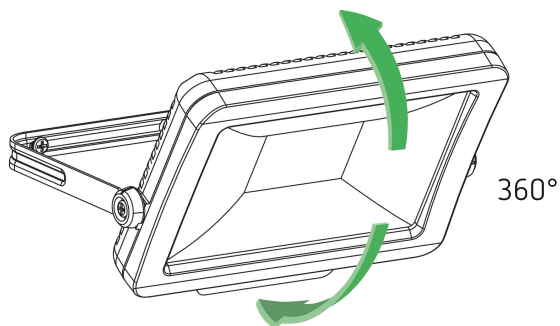

Connection example

Subject to technical changes and misprints

additional information at: www.theben.de/product/1020698

The load data are determined with exemplary selected illuminants and are therefore typical data due to the large number of available products.

09/03/2023

Page 1 of 2