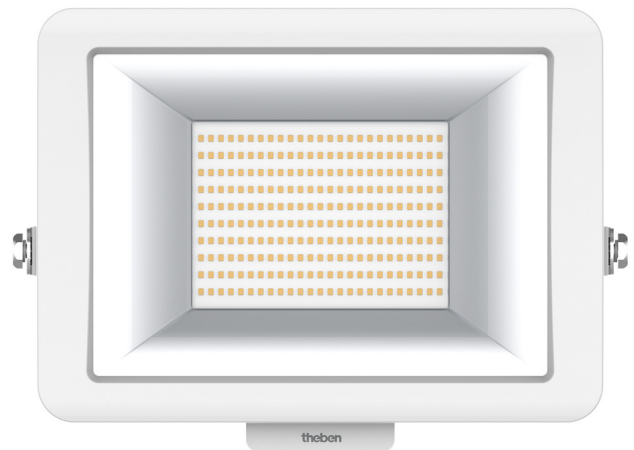

theLeda B100L W WH

Item no.: 1020698

theben

LED-Leuchten

LED-Leuchten ohne Bewegungsmelder

Description

- LED spotlight 100 W
- Suitable for outdoor use
- Flexible extension options thanks to optional module with motion detector including switch output or light sensor incl. switch output
- Spotlight can be turned by 360°
- Not dimmable

Technical data

theLeda B100L W WH	
Operating voltage	230 V AC
Frequency	50 Hz
Colour	White (similar RAL 9010)
Installation type	Wall and ceiling installation
LED output (lighting current)	11440 lm
Colour temperature	3000 K, warmwhite

theLeda B100L W WH	
Colour rendering index	< 80
Service life	L80/B10/51.000 h
Ambient temperature	-20°C ... 40°C
Protection class	I
Type of protection	IP 65

Connection example

Subject to technical changes and misprints