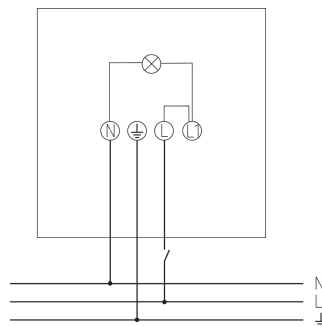

Connection example

Subject to technical changes and misprints

additional information at: www.theben.de/product/1020698

The load data are determined with exemplary selected illuminants and are therefore typical data due to the large number of available products.

09/03/2023

Page 1 of 2