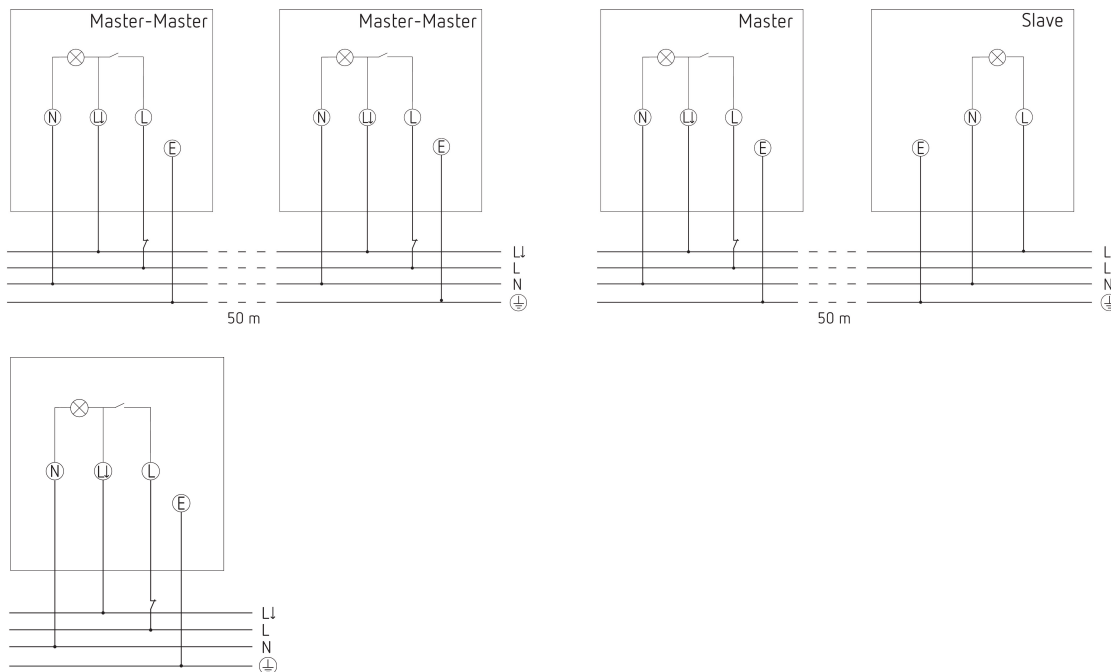

09/03/2023

Page 1 of 3

theLeda S17-100 WH

Item no.: 1020802

Connection example

Detection range for planning applications at a temperature of 21 °C

Mounting height (A)	Diagonally (t)	Head on to (R)
2.5 m	10 m	3 m