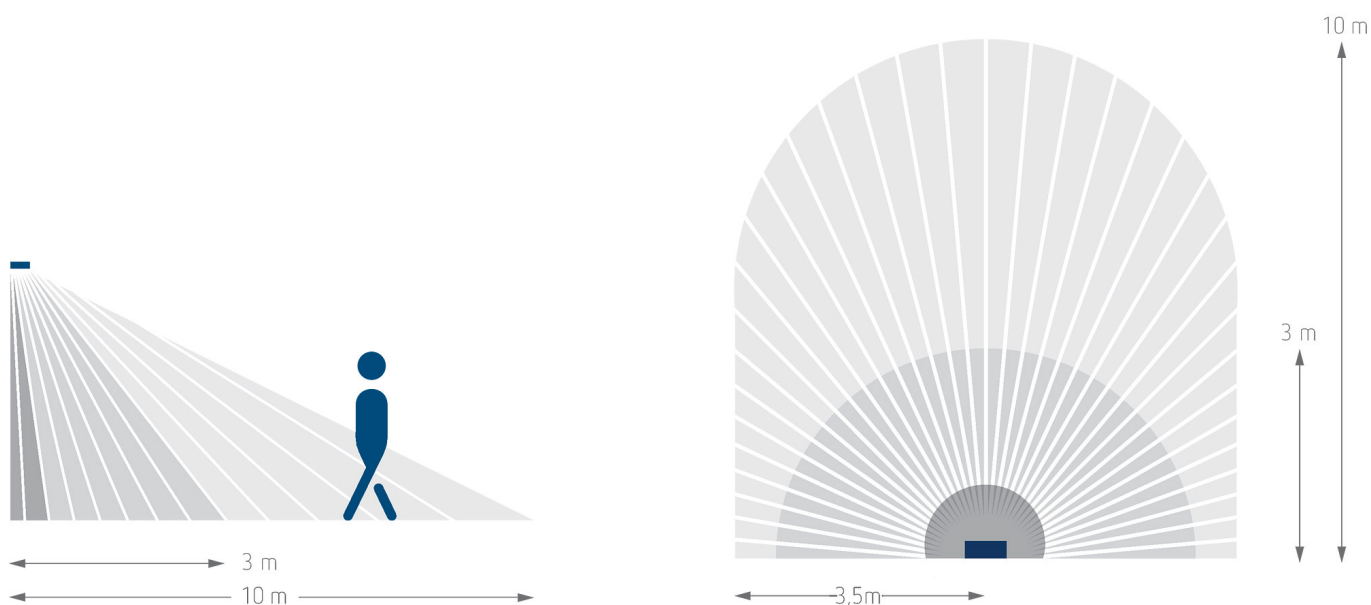

09/03/2023

Page 1 of 3

theLeda S17-100 WH

Item no.: 1020802

Connection example

Detection range for planning applications at a temperature of 21 °C

Mounting height (A)	Diagonally (t)	Head on to (R)
2.5 m	10 m	3 m

09/03/2023

Page 2 of 3

theLeda S17-100 WH

Item no.: 1020802

Scale drawings

Accessories

Corner angle 10 WH
Item no.: 9070969

Spacer 10 WH
Item no.: 9070971