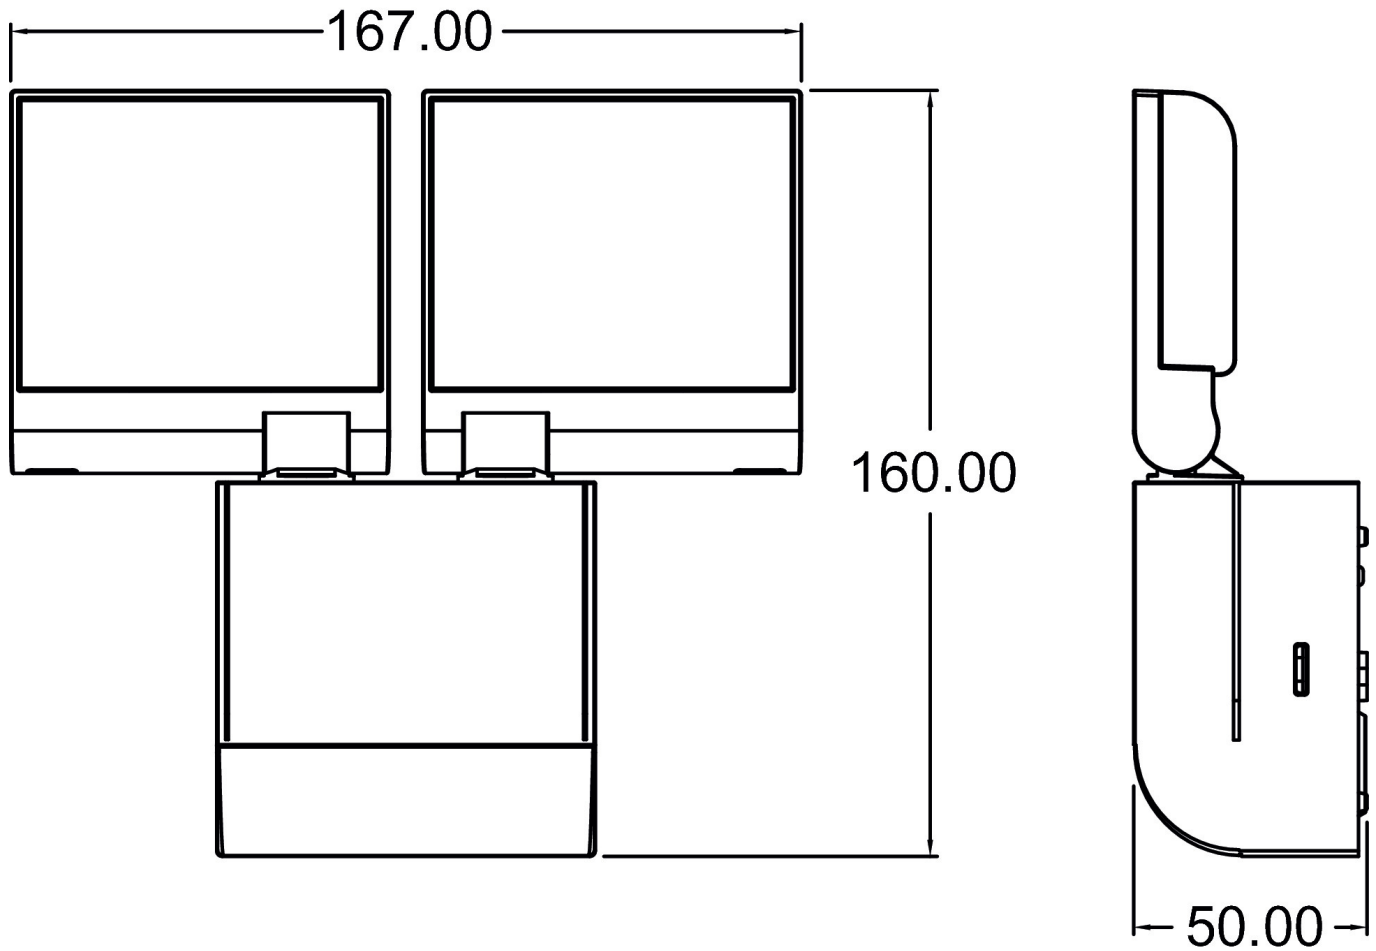

09/03/2023

Page 2 of 3

theLeda S17-100 WH

Item no.: 1020802

Scale drawings

Accessories

Corner angle 10 WH
Item no.: 9070969

Spacer 10 WH
Item no.: 9070971