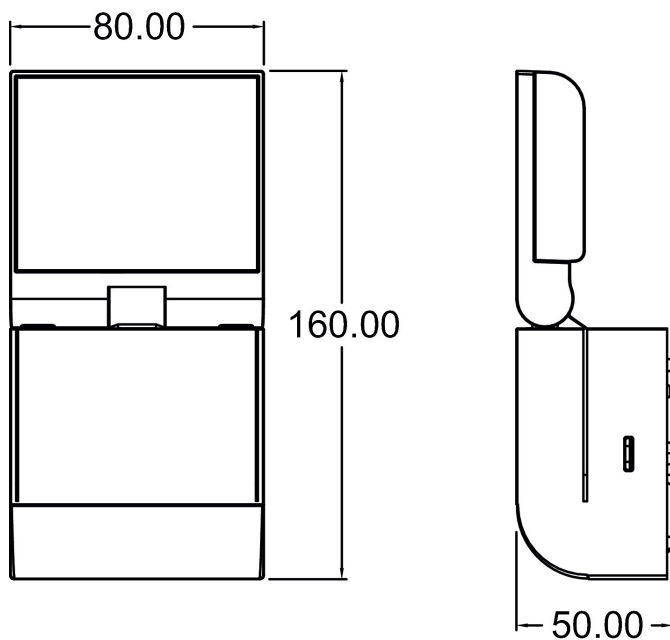

## Description

- LED spotlight with 8,5 W
- Colour temperature 4000 K
- Wall mounting
- Spotlight can be swivelled  $\pm 40^\circ$  horizontally, and adjusted  $70^\circ$  downwards, wall-wash functionality by swivelling  $180^\circ$
- Suitable for outdoor use
- Networkable via wire

## Scale drawings